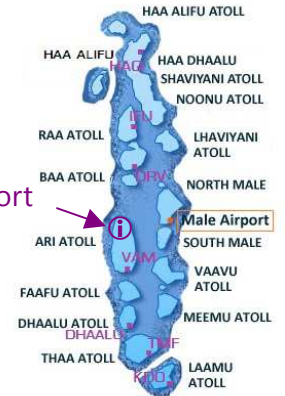

Something you may want to know....

	TRANSFER: 30min by Seaplane transfer (available during day light hours only)
	LOCATION: North Ari Atoll
	FAMILY POLICY: Any ages. All guests with children below 13yrs are required to sign a disclaimer form if stay in Overwater categories.
	Restaurant & Bars 1, KITCHEN – A la carte All Day Dining Restaurant 2, FIRE – Barbecue, opens for dinner 3, FISH – Seafood, located over the water 4, SIP – situated over the water, offer cocktails and snacks 5, WET – pool size bar, offers cocktails and snacks
Other Facilities: Free WIFI / Fitness Center / Pools / Water Sports / Spa / Dive Center /	

Resort