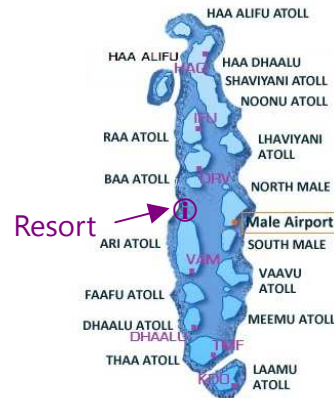

W Maldives

<http://www.wmaldives.com>

MALDIVES

Booking Class & Flight surcharge please refer to **MLECX3**

Something you may want to know....

	TRANSFER: 30min by Seaplane transfer (available during day light hours only)
	LOCATION: North Ari Atoll
	FAMILY POLICY: Any ages
	Restaurant & Bars 1, KITCHEN – A la carte All Day Dining Restaurant 2, FIRE – Barbecue, opens for dinner 3, FISH – Seafood, located over the water 4, SIP – situated over the water, offer cocktails and snacks 5, WET – pool size bar, offers cocktails and snacks
Other Facilities: Free WIFI / Fitness Center / Pools / Water Sports / Spa / Dive Center /	