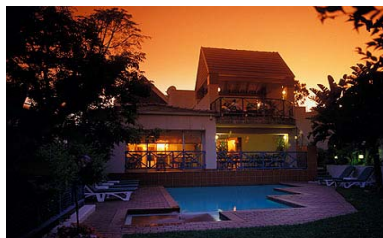

Hotel :	The Cuortyard Hotel Sandton, Johannesburg (4Stars)
Web-site	http://www.citylodge.co.za/cy6.htm
Johannesburg Airport (JNB):	31.2km
Hotel To Stadium :	Ellis Park Stadium 14km Soccer City Stadium 25km Royal Bafokeng Stadium 148km Loftus Versfeld Stadium 55.8km