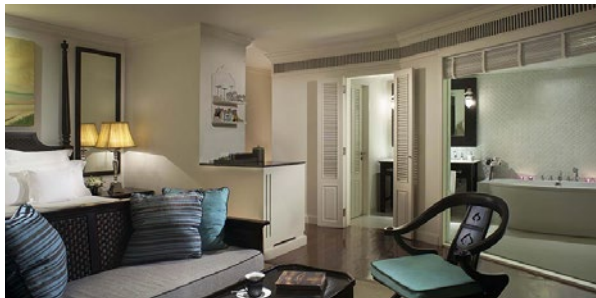

Resort Classic Room <699sq.ft.>

2A 12999 x2 | 2A+1C 9999 x3

3A 11299 x3 | 2A+2C 8999 x4

UPGRADE OFFER GUARANTEED UPGRADE to
Panoramic Ocean View Room <699sq.ft.>